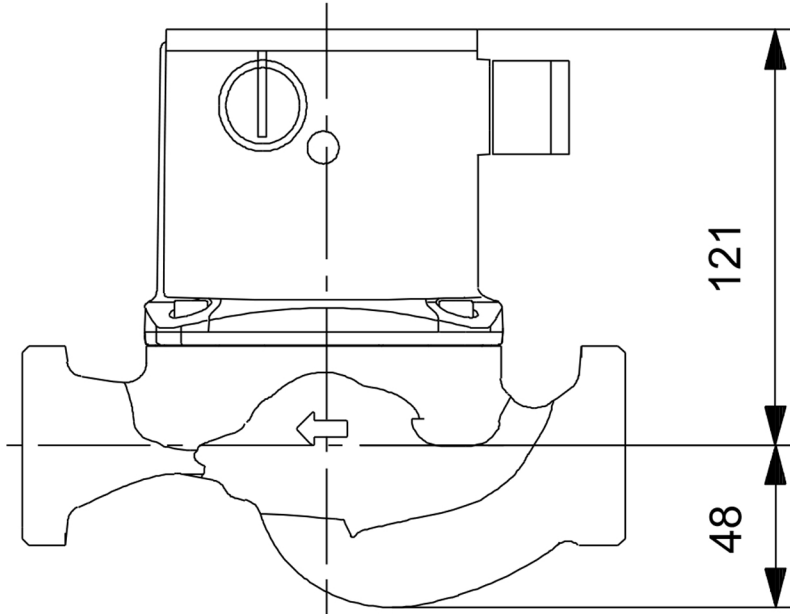

95906443 UPS 32-80 180 50 Hz

Note! All units are in [mm] unless others are stated.  
Disclaimer: This simplified dimensional drawing does not show all details.