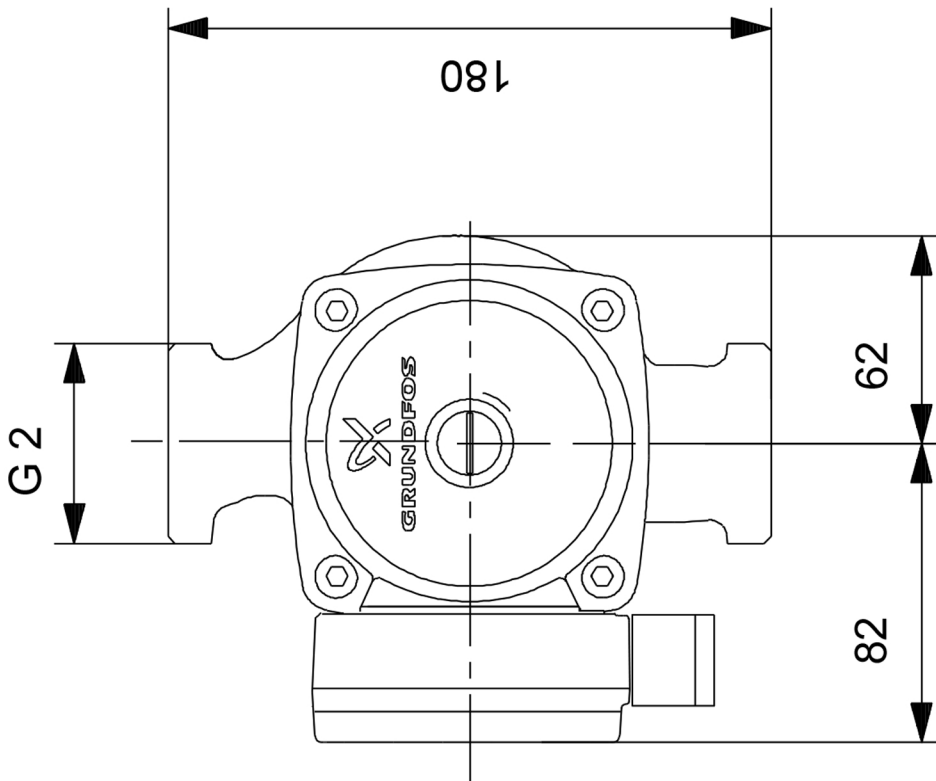

95906443 UPS 32-80 180 50 Hz

Note! All units are in [mm] unless others are stated.  
Disclaimer: This simplified dimensional drawing does not show all details.